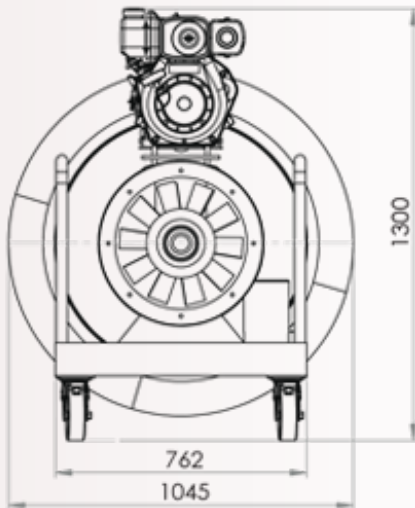

*Due to continual product improvement, the specifications and dimensions are subject to change without notice.

CONTACT US:

+603-3149 1133

info@agriquip.net

www.agriquip.net

Lot 5936, Jalan Salak Tinggi / Banting,
RTB Bukit Changgang, 42700, Banting
Selangor Darul Ehsan, MALAYSIA