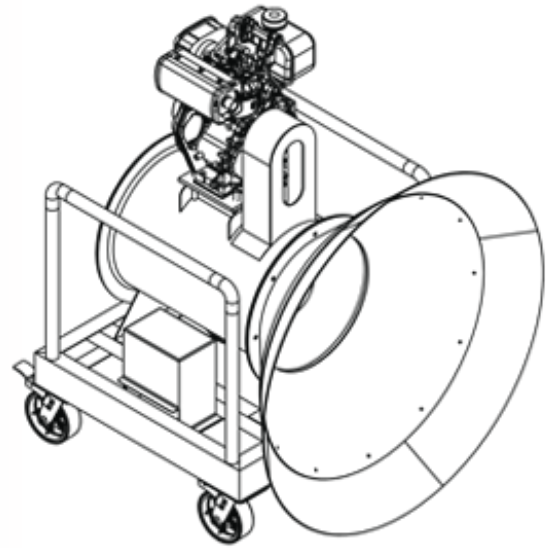

*Due to continual product improvement, the specifications and dimensions are subject to change without notice.

CONTACT US:

+603-3149 1133

info@agriquip.net

www.agriquip.net

Lot 5936, Jalan Salak Tinggi / Banting,
RTB Bukit Changgang, 42700, Banting
Selangor Darul Ehsan, MALAYSIA