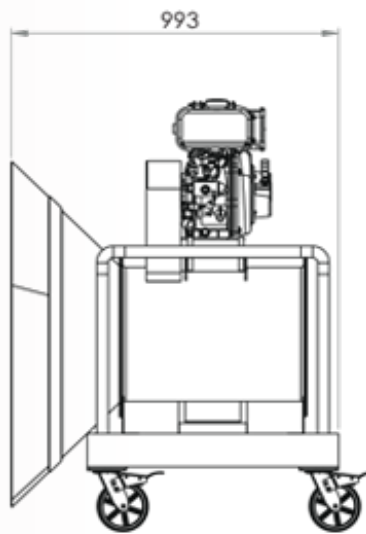

*Due to continual product improvement, the specifications and dimensions are subject to change without notice.

CONTACT US:

+603-3149 1133

info@agriquip.net

www.agriquip.net

Lot 5936, Jalan Salak Tinggi / Banting,
RTB Bukit Changgang, 42700, Banting
Selangor Darul Ehsan, MALAYSIA