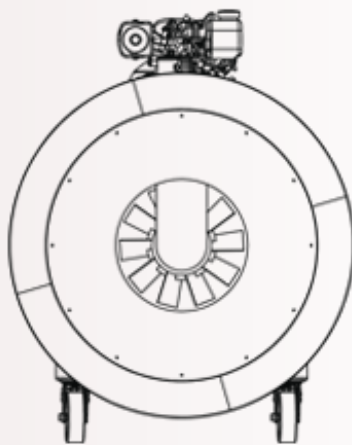

*Due to continual product improvement, the specifications and dimensions are subject to change without notice.

CONTACT US:

+603-3149 1133

info@agriquip.net

www.agriquip.net

Lot 5936, Jalan Salak Tinggi / Banting,
RTB Bukit Changgang, 42700, Banting
Selangor Darul Ehsan, MALAYSIA